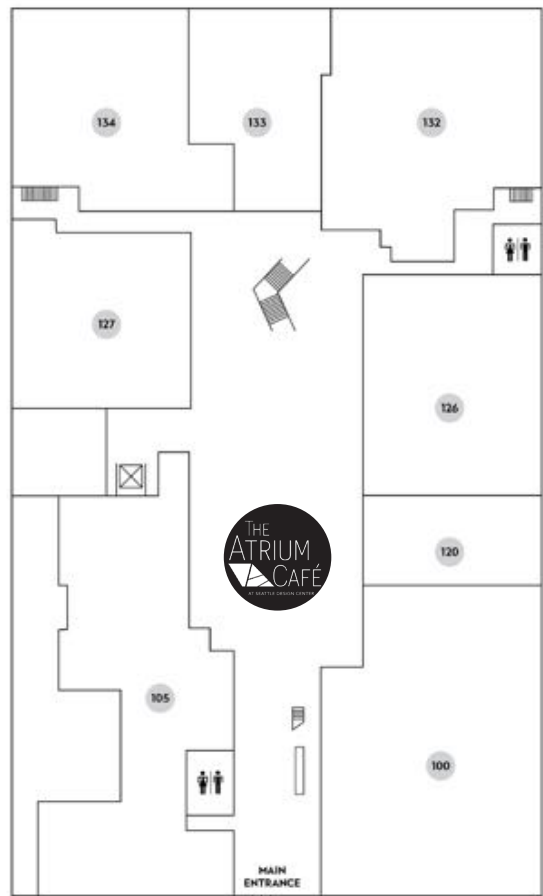

SDC MAP

1ST FLOOR

- Trammell-Gagné105
- * Andonian Rugs.....120
- Kravet & The Shade Store*.....126
- Baker/McGuire127
- Kelly Forslund132
- * Plasteel Frames & Gallery133

2ND FLOOR

- Perennials and Sutherland.....200
- Holland & Sherry202
- * William & Wayne203
- Heritage School.....204
- * Jules Vanderburg Fine Jeweler..206
- * Craftex.....207
- Designer Studio.....208
- * Leflar Ltd.210
- NWSID211
- ASID213
- Ellentuck Interior Design.....215
- Rubenstein's.....221
- Pindler223
- * German Kitchen Center228
- * Sierra Pacific Windows229
- The Dixon Group232
- * Stacy Logan235
- DFG238
- * Resource Furniture.....239
- * J. Garner Home254