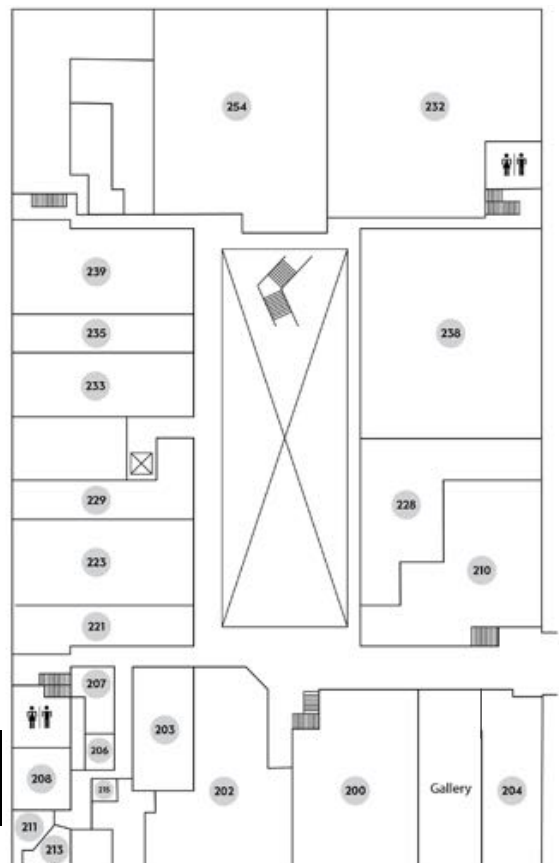

SDC MAP

1ST FLOOR

- Trammell-Gagné105
- * Andonian Rugs.....120
- Kravet & The Shade Store*.....126
- Baker/McGuire127
- Kelly Forslund132
- * Plasteel Frames & Gallery133

2ND FLOOR

- Perennials and Sutherland.....200
- Holland & Sherry202
- * William & Wayne203
- Heritage School.....204
- * Jules Vanderburg Fine Jeweler..206
- * Craftex.....207
- Designer Studio.....208
- * Leflar Ltd.210
- NWSID211
- ASID213
- Ellentuck Interior Design.....215
- Rubenstein's.....221
- Pindler223
- * German Kitchen Center228
- * Sierra Pacific Windows229
- The Dixon Group232
- * Stacy Logan235
- DFG238
- * Resource Furniture.....239
- * J. Garner Home254